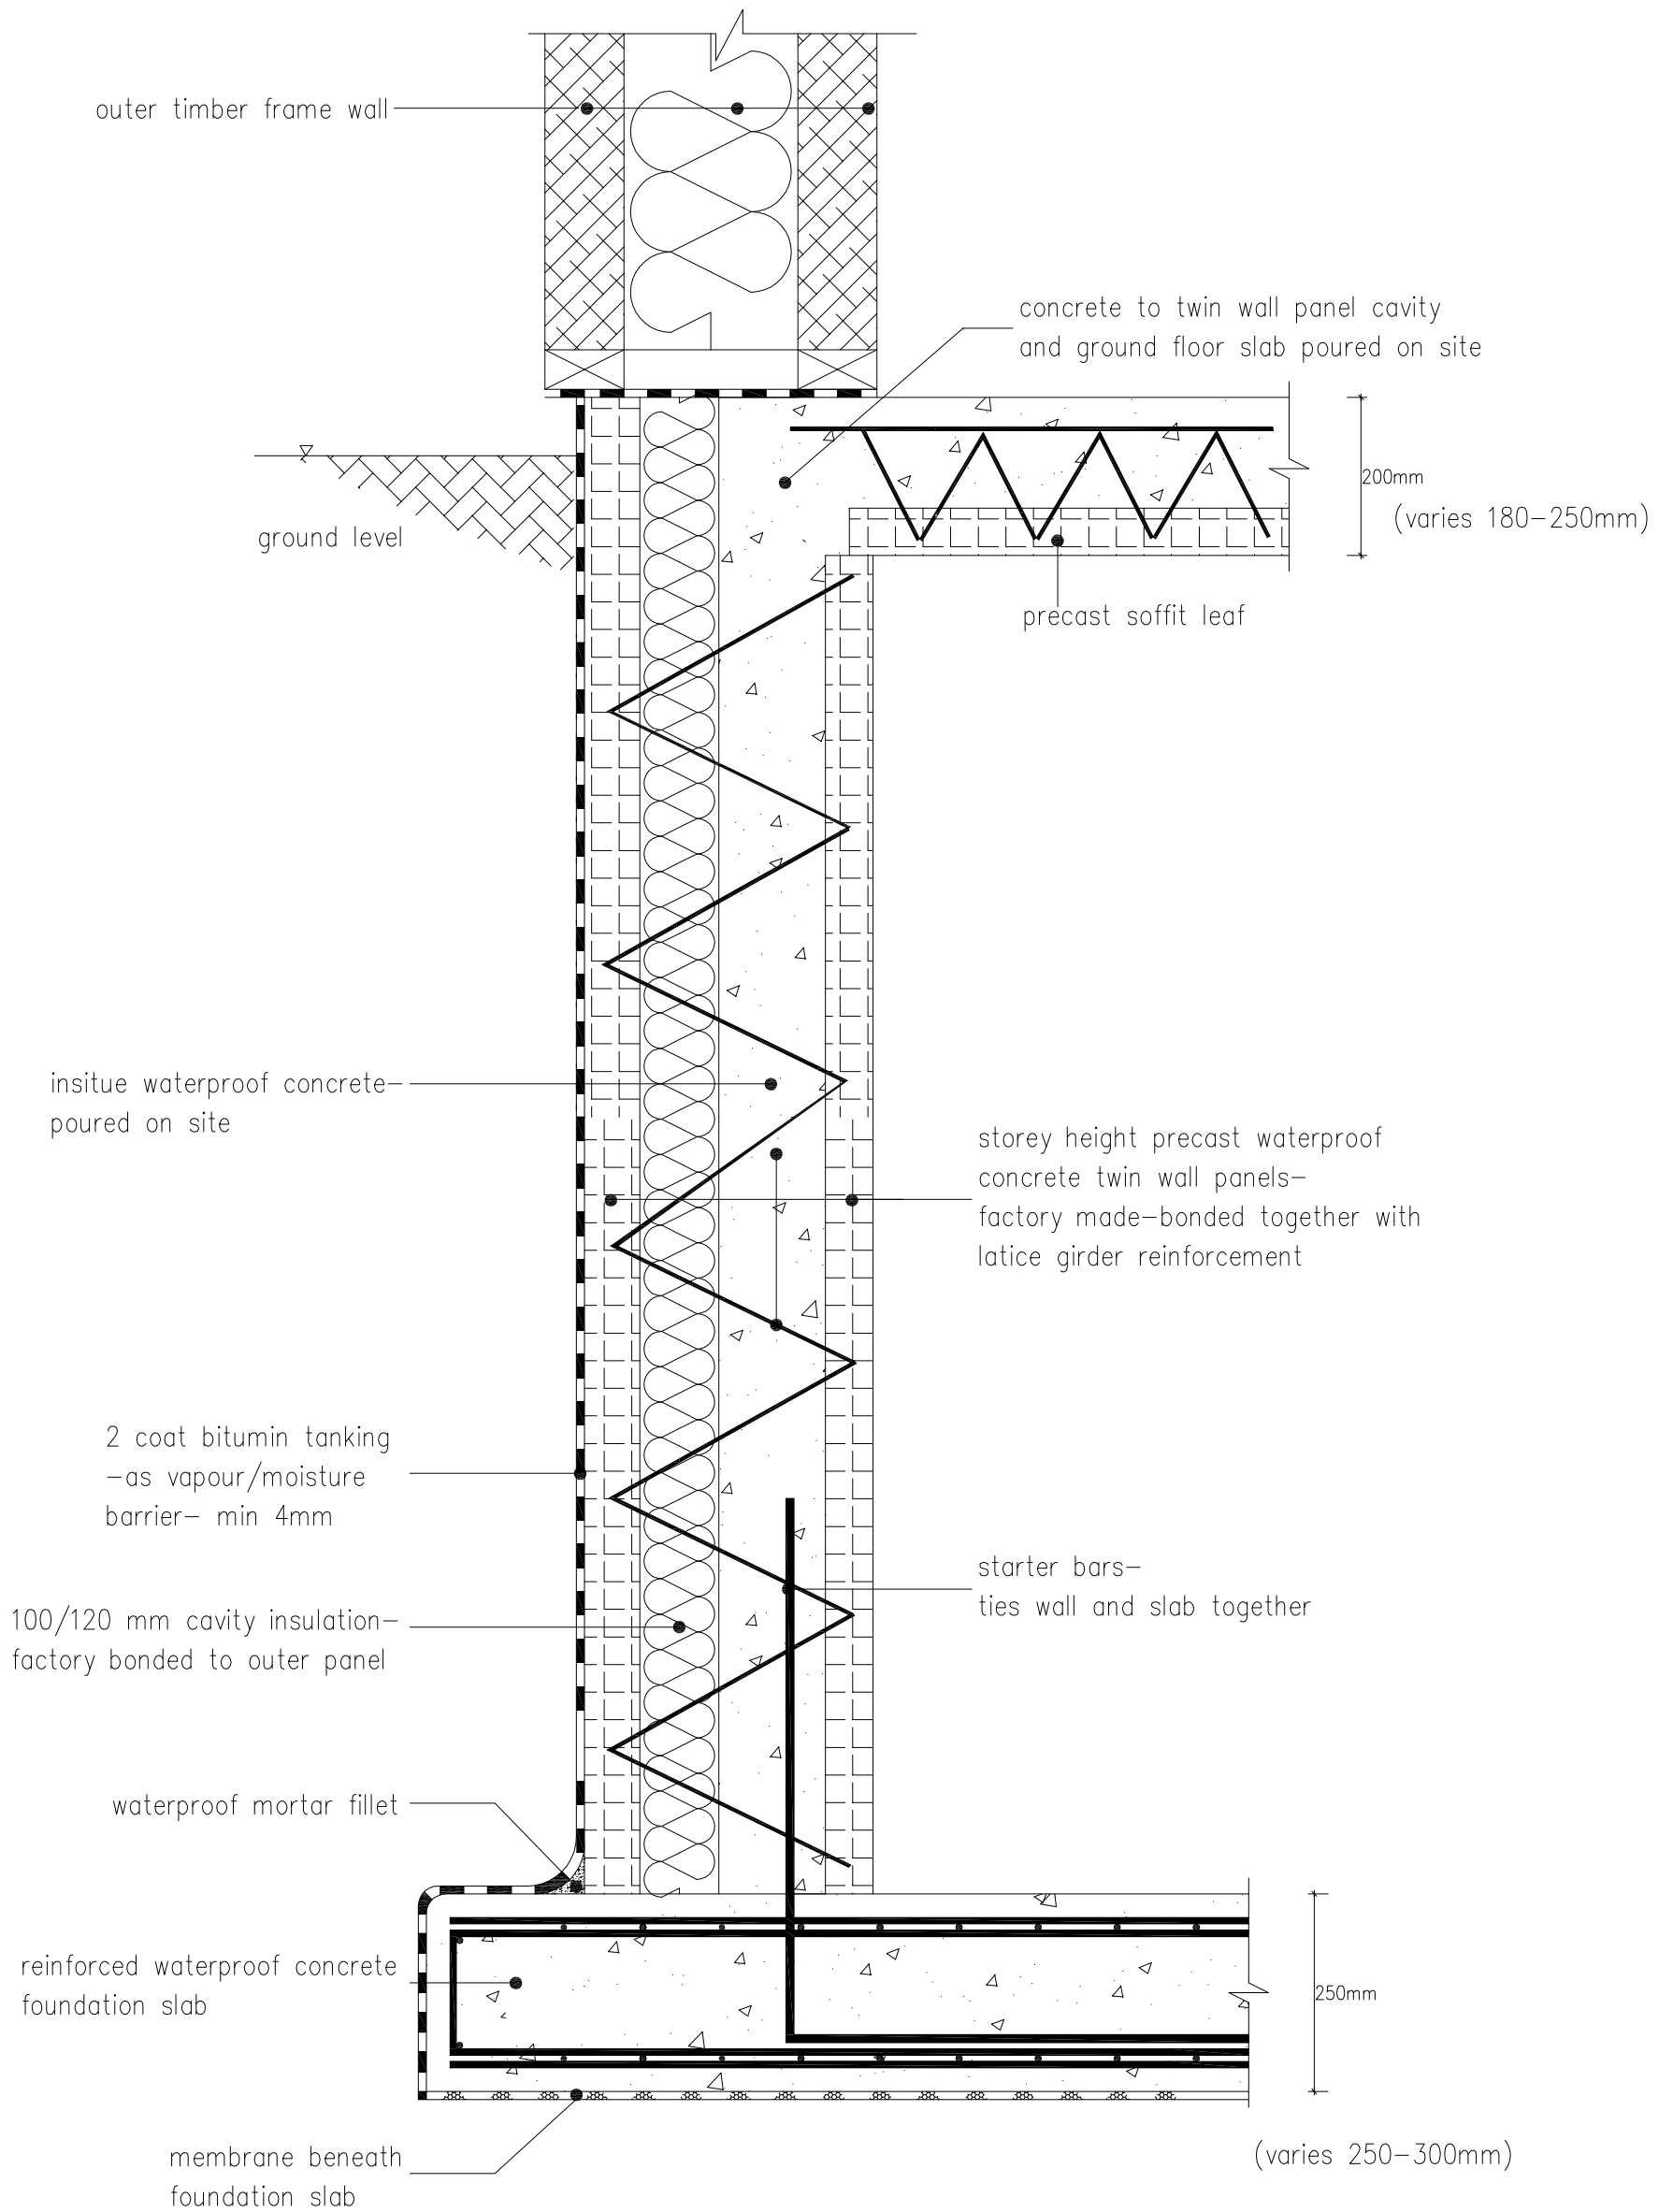

**GLATTHAAR EXTERNAL WALL**  
- TYPICAL DETAIL -

	title	drawn	date
	<b>ThermoSafe<sup>®</sup> Basement</b>	fz	Jun 2008
		scale	drawing number
			7 D